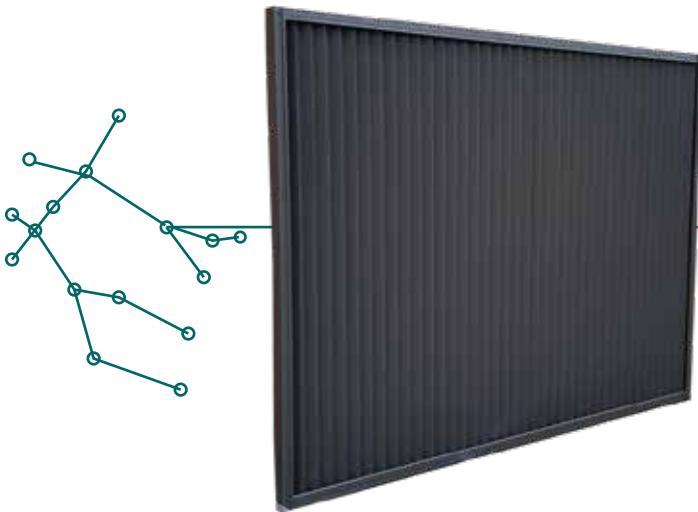

FENCING

The Metroll Architectural Collection is a contemporary range of innovative products centered around style & flair. New to this collection is the MAC Fencing Range. Three brand new profiles that deliver on style and performance.

ATLAS

Unashamedly bold.
Wide ribs.
Staunch angles.
Identical on both sides.

POLARIS

A slender version of Atlas.
Narrower ribs.
Contemporary lines.
Identical on both sides.

GEMINI

Pleasing geometry in a perfect zig-zag formation create an elegant surface for light and shadow. Identical on both sides.