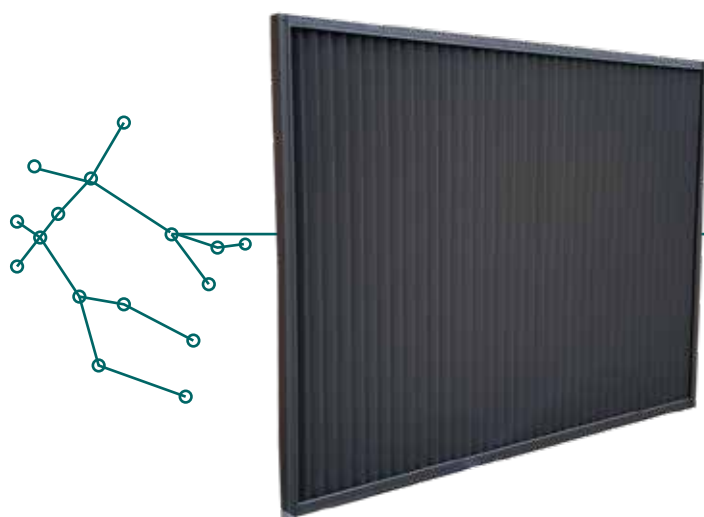

FENCING

The Metroll Architectural Collection is a contemporary range of innovative products centered around style & flair. New to this collection is the MAC Fencing Range. Three brand new profiles that deliver on style and performance.

ATLAS

Unashamedly bold.
Wide ribs.
Staunch angles.
Identical on both sides.

POLARIS

A slender version of Atlas.
Narrower ribs.
Contemporary lines.
Identical on both sides.

GEMINI

Pleasing geometry in a perfect zig-zag formation create an elegant surface for light and shadow. Identical on both sides.